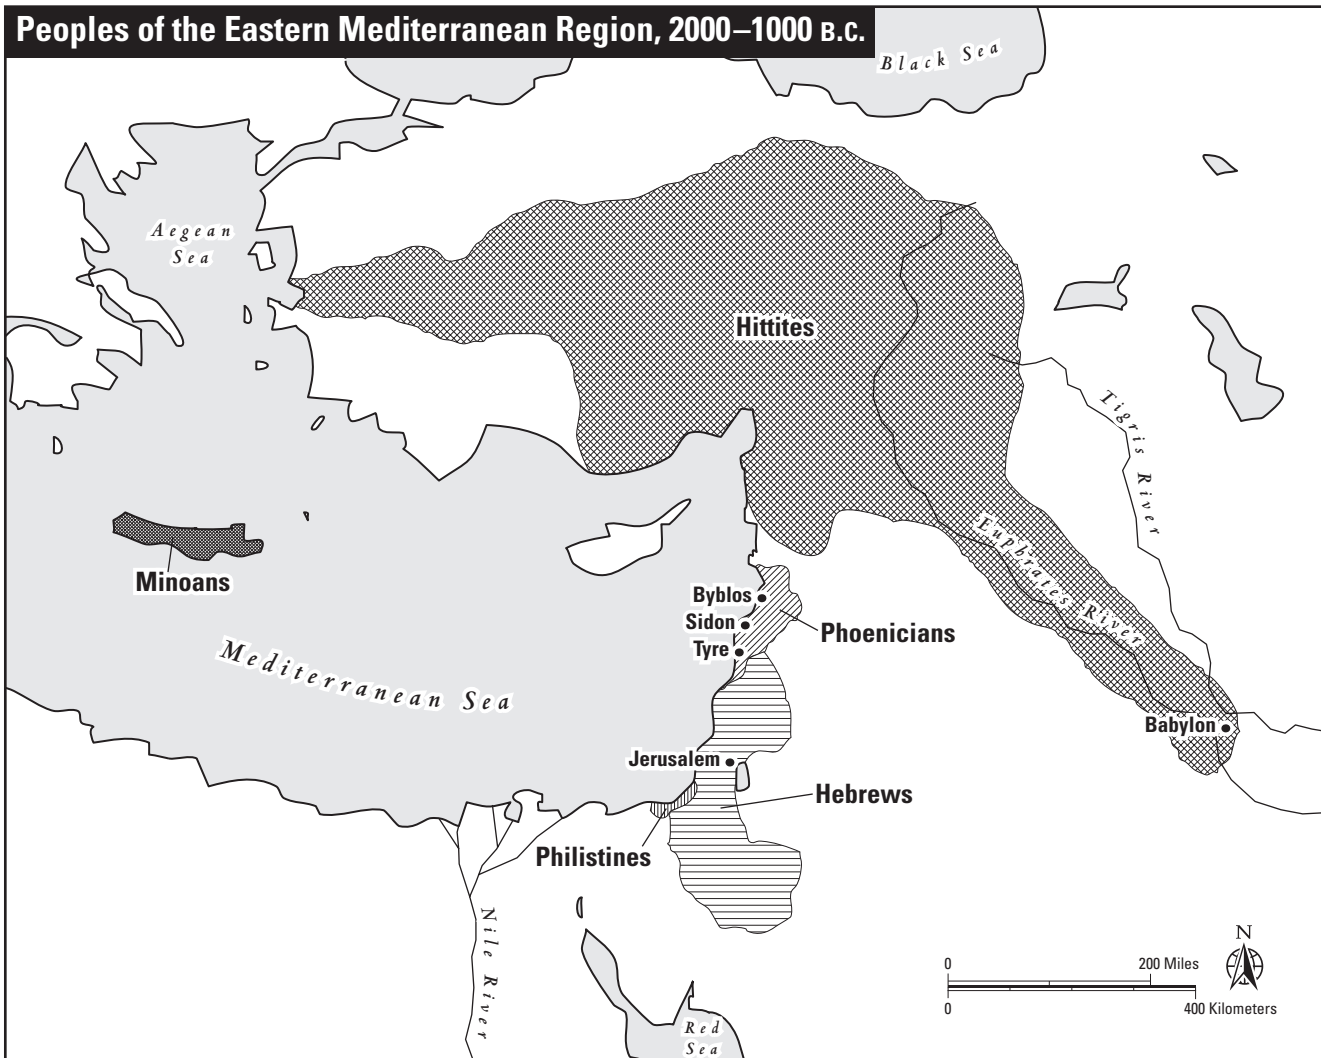

**CHAPTER**  
**3**

**GEOGRAPHY APPLICATION: LOCATION**

*Early Eastern Mediterranean Civilizations*

**Section 4**

*Directions: Read the paragraphs below and study the map carefully. Then answer the questions that follow.*

In the thousand-year period that followed the decline of the Sumerians around 2000 B.C., several important civilizations sprouted in the region of the eastern Mediterranean Sea. Some did not survive the period, but most had a lasting impact. The map below shows the area of greatest land occupation of five of these civilizations during the second century B.C. Hittites flourished from about 2000 B.C. to 1190 B.C. Minoans ruled Mediterranean trade from about 2000 B.C. to 1400

B.C. Phoenicians emerged as the Mediterranean's strongest trading civilization around 1100 B.C. and ruled the sea until 842 B.C. Philistines came to the region in the 1200s B.C. and clashed with the Hebrews until being vanquished around 1000 B.C. Hebrews fled Egypt and returned to the eastern Mediterranean around 1200 B.C. They expanded north and south and united into a powerful kingdom around 1020 B.C.

**Peoples of the Eastern Mediterranean Region, 2000–1000 B.C.**

**Interpreting Text and Visuals**

1. What are the five eastern Mediterranean civilizations covered on the map? \_\_\_\_\_

\_\_\_\_\_

2. Which eastern Mediterranean civilization ruled the largest territory during the millennium of 2000 B.C. to 1000 B.C.? \_\_\_\_\_